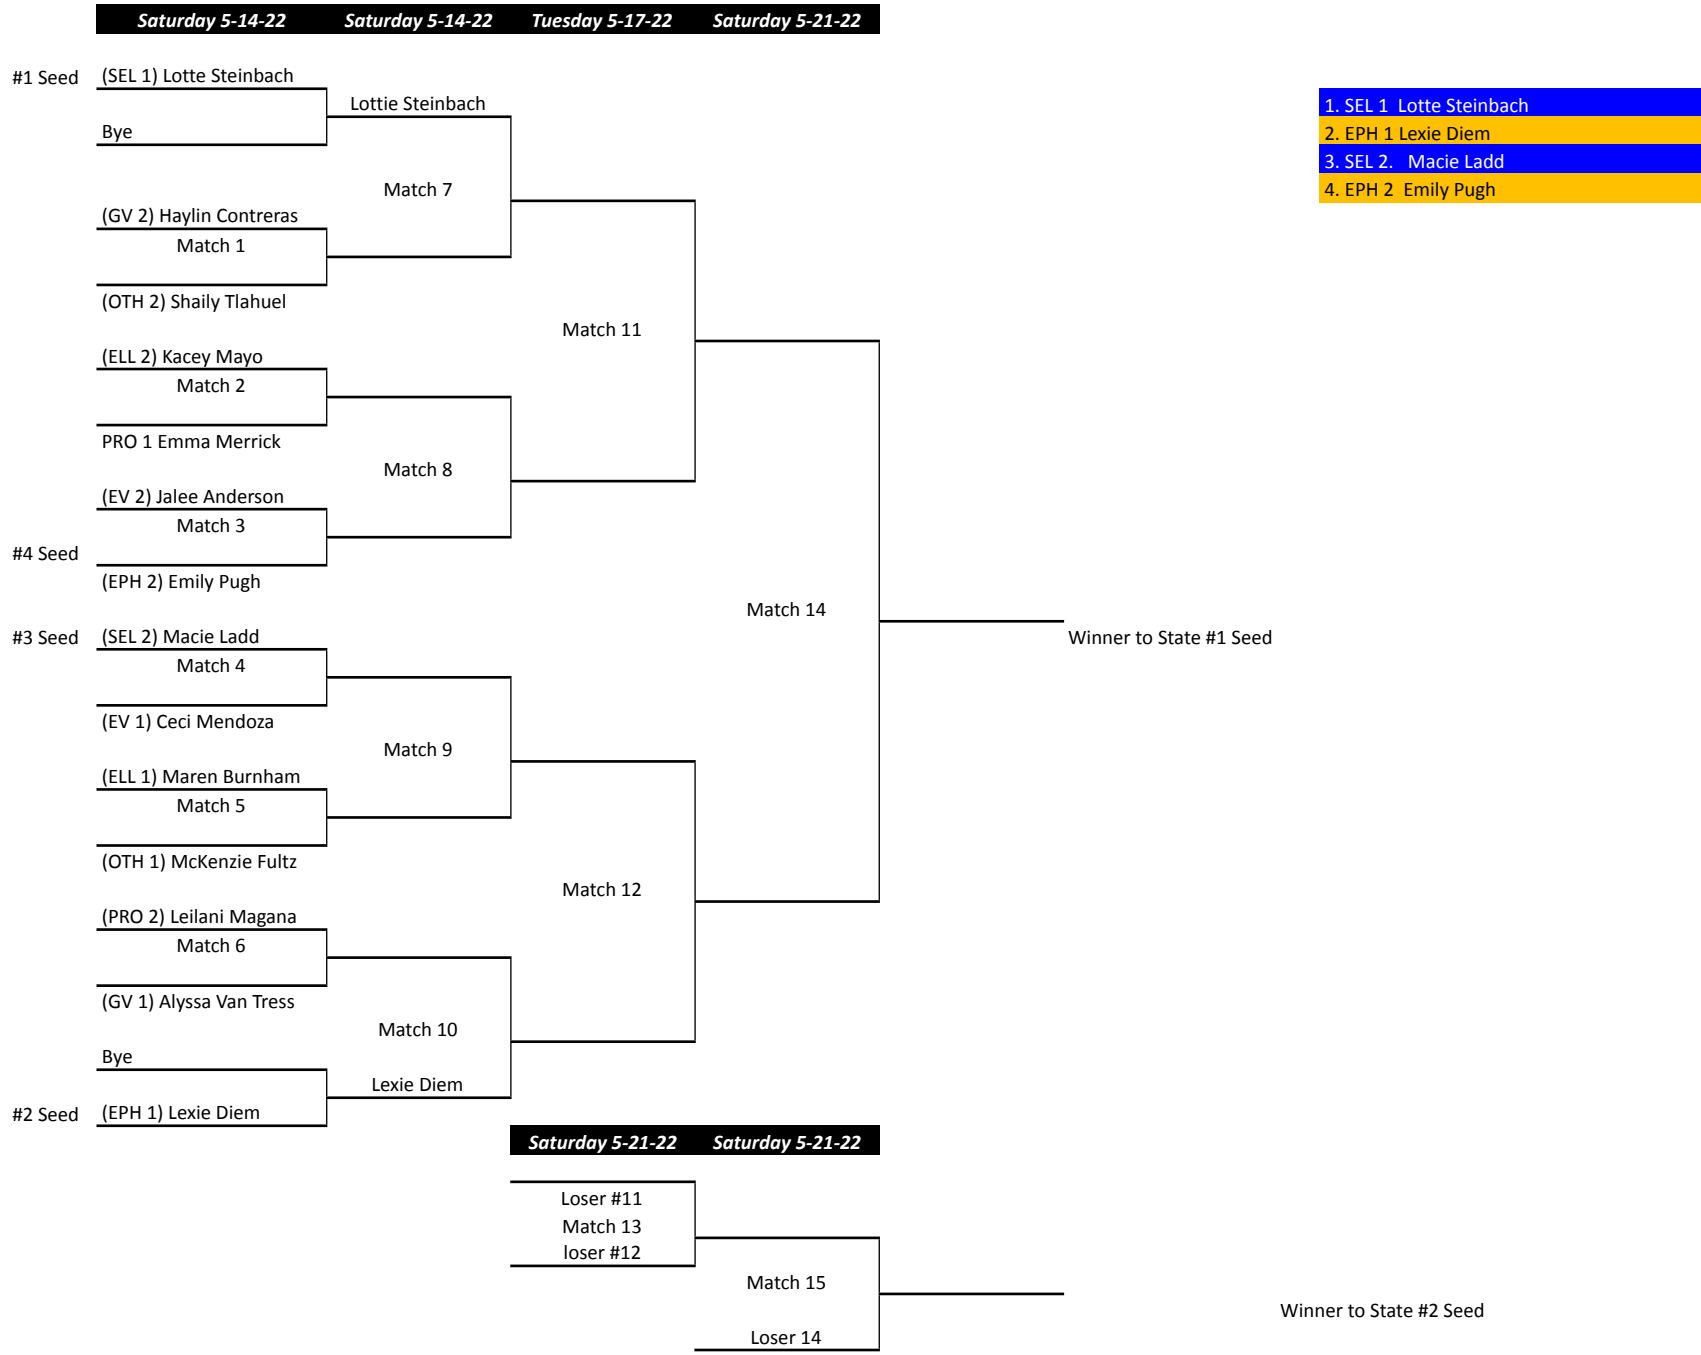

Girls Singles

Girls Doubles

- 1. SEL 1. Ladd - Hall
- 2. PRO 2. Haughee - Sonnichsen
- 3. EV 1. Elder - Shipley
- 4. OTHELLO 1. Simpson - Freeman
- 5. EPH 1. Mills - Shannon
- 6. GV 1. (Montelongo-Solis) - Sanchez
- 7. Ellensburg 1. Estey - Lewis
- 8. EV 2. Calhoun - Mesler